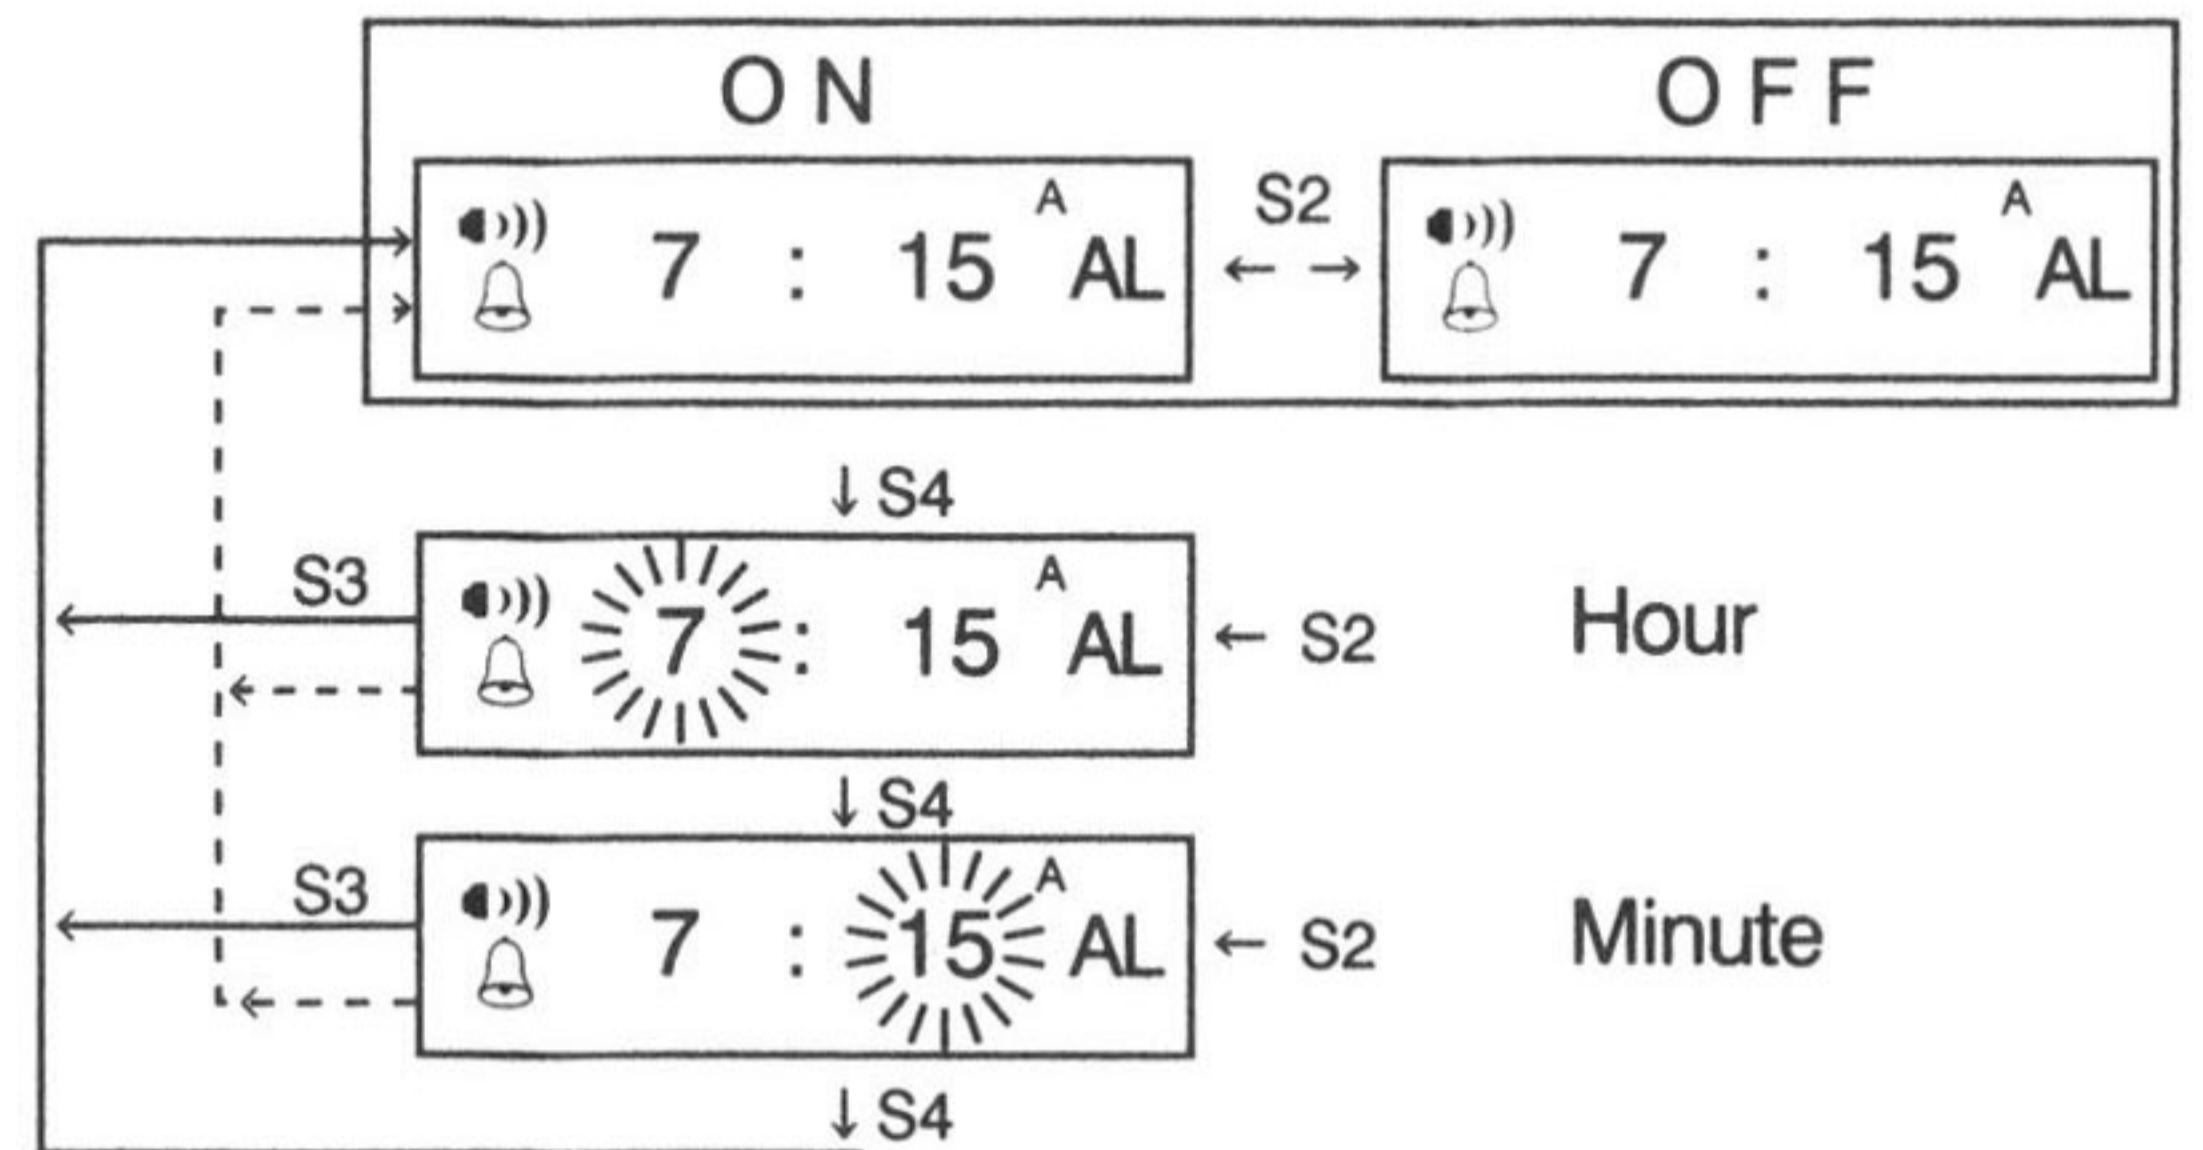

INSTRUCTION MENU

1. HOW TO SELECT THE FUNCTION

2. HOW TO ADJUST TIME

3. HOW TO ADJUST CALENDER

4. HOW TO SET ALARM

5. HOW TO USE STOPWATCH