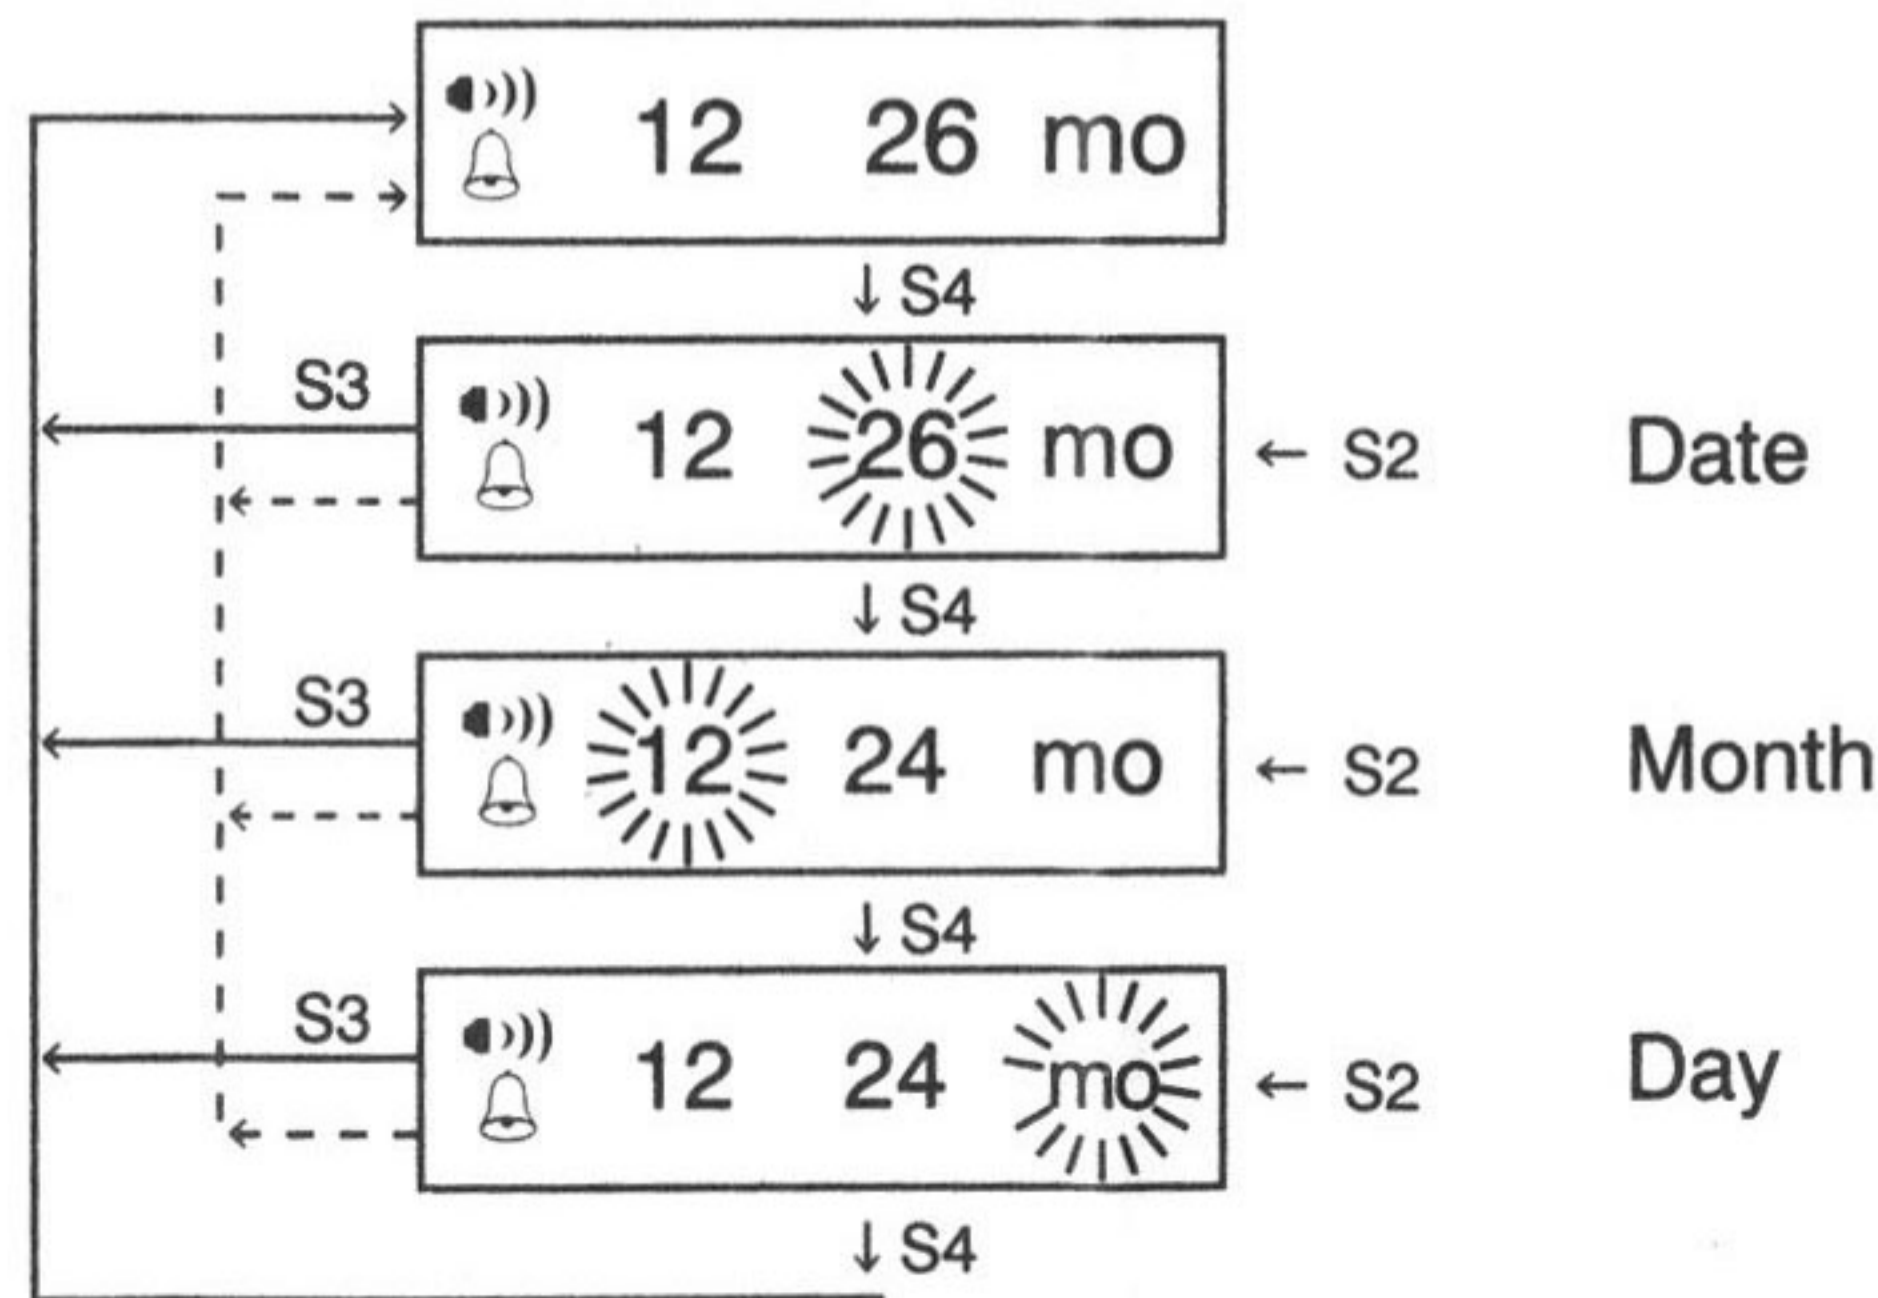

INSTRUCTION MENU

1. HOW TO SELECT THE FUNCTION

2. HOW TO ADJUST TIME

3. HOW TO ADJUST CALENDER

4. HOW TO SET ALARM

5. HOW TO USE STOPWATCH