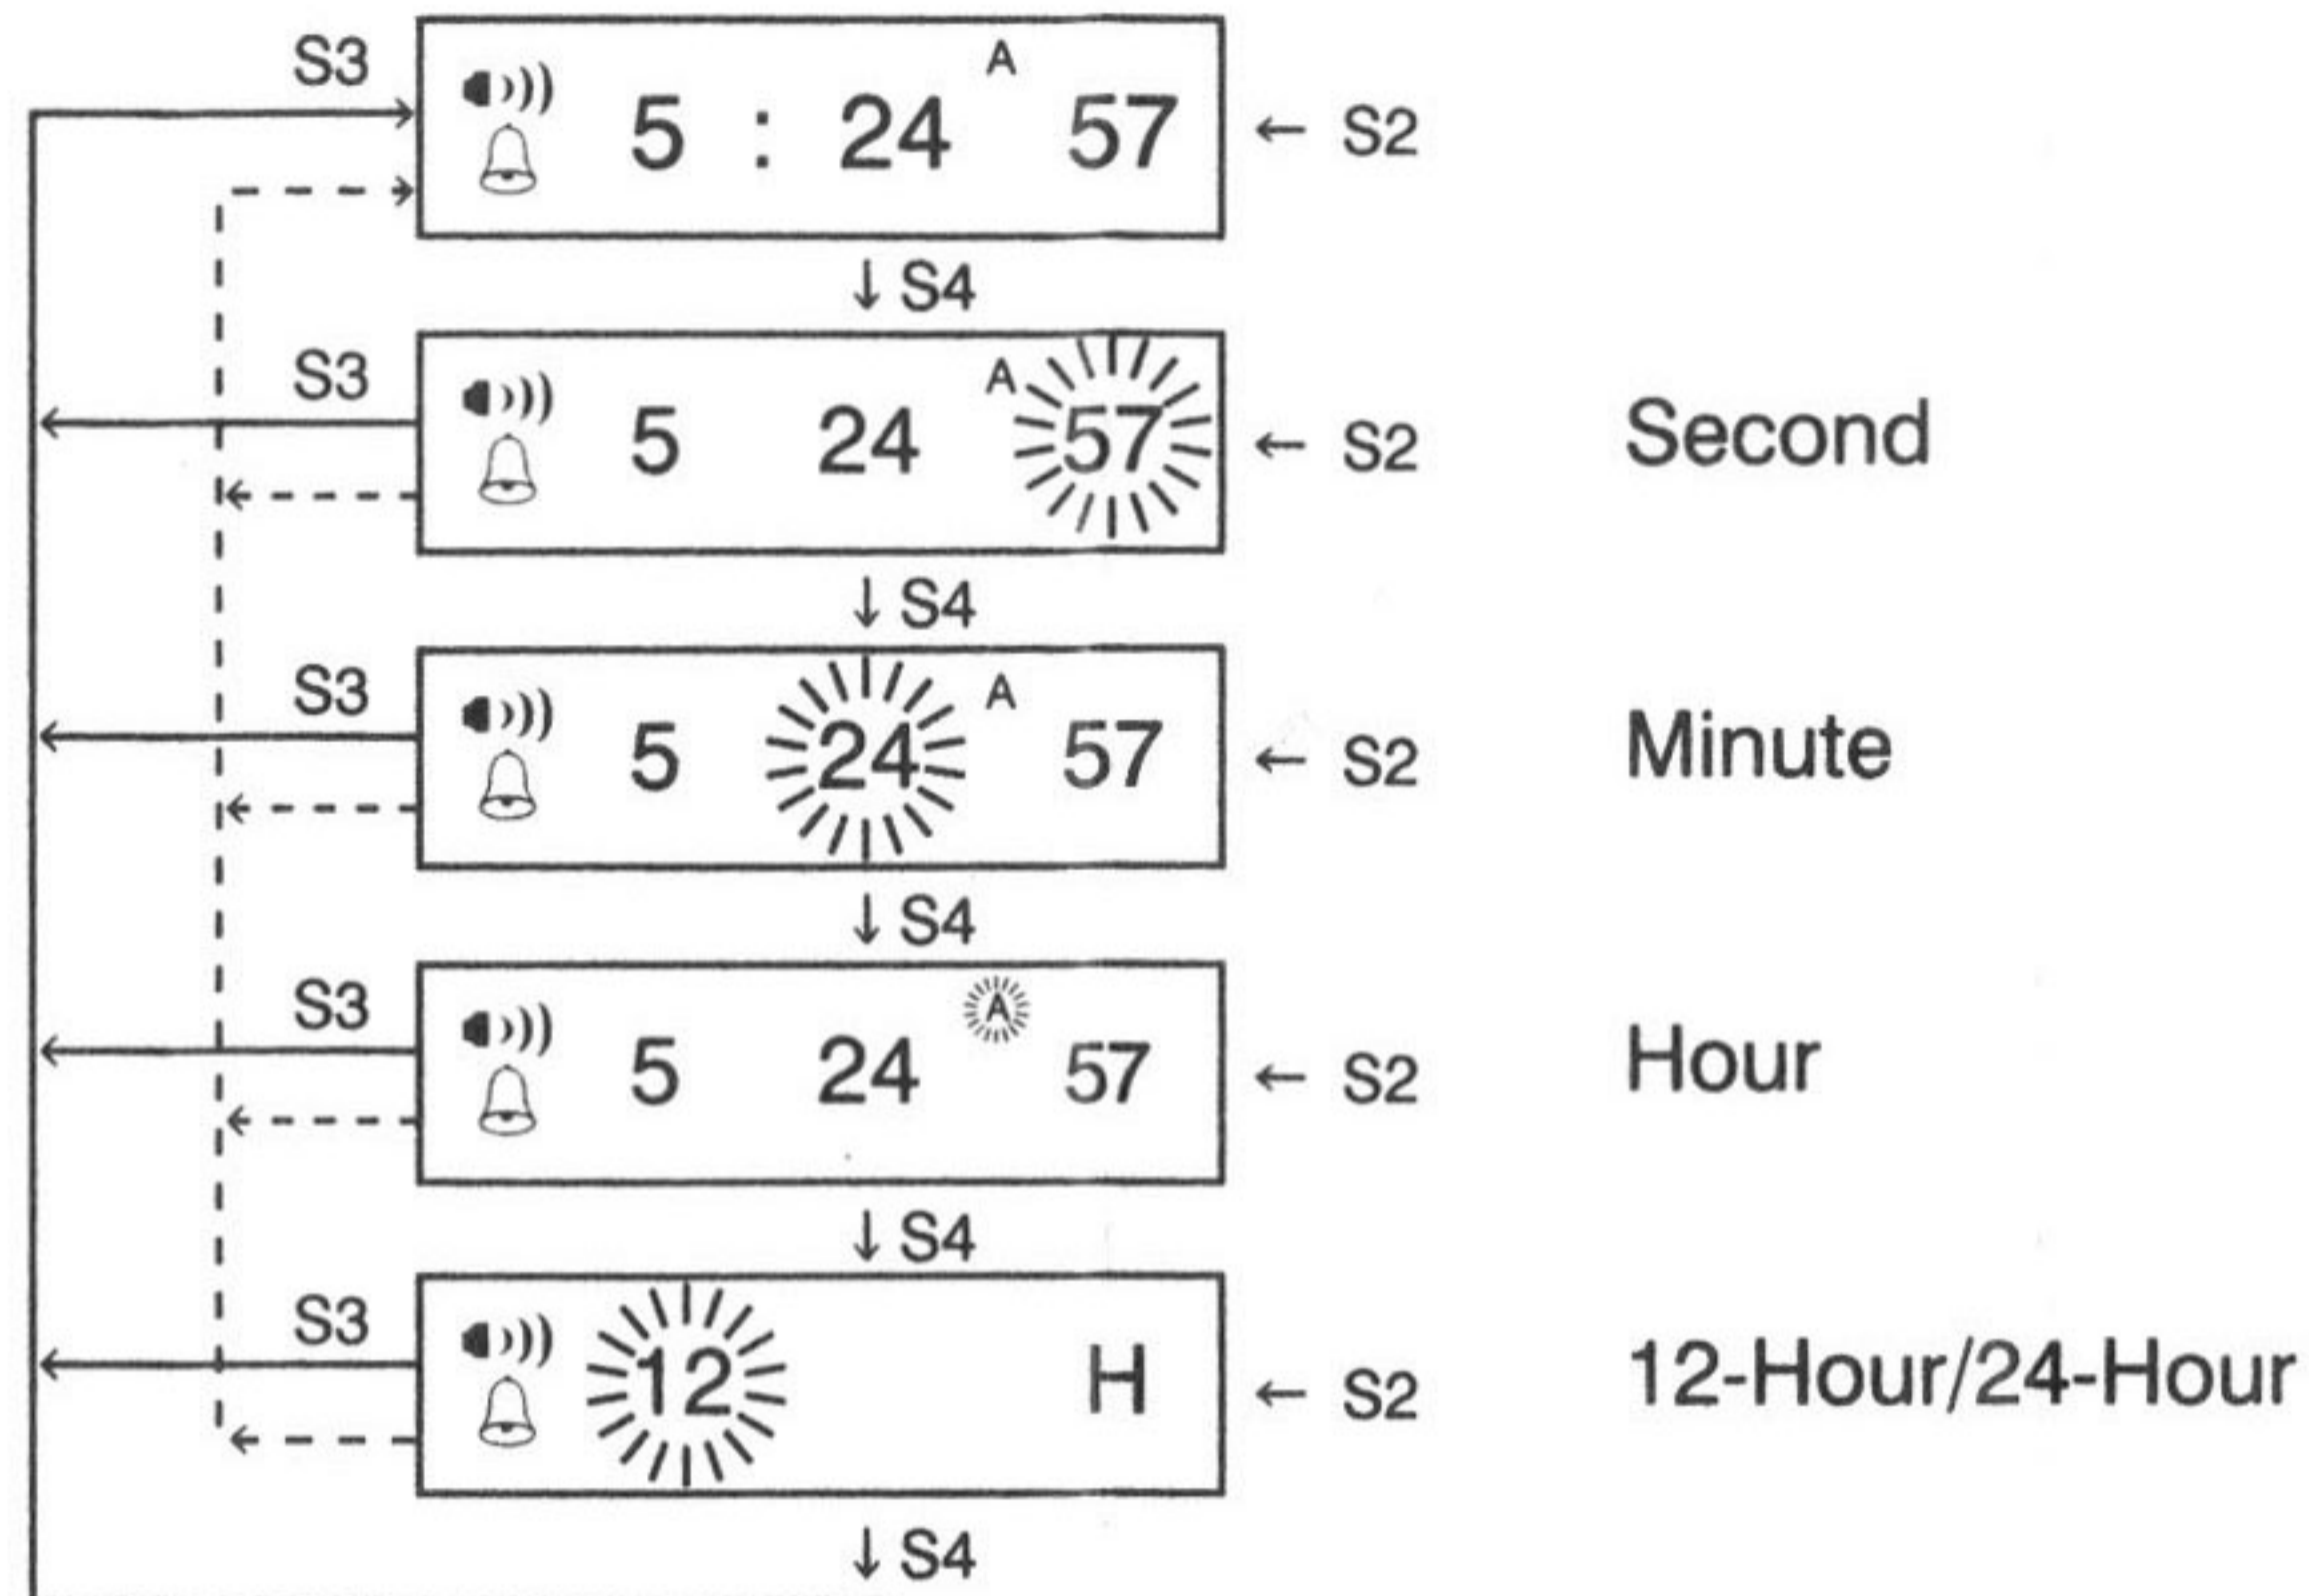

INSTRUCTION MENU

1. HOW TO SELECT THE FUNCTION

2. HOW TO ADJUST TIME

3. HOW TO ADJUST CALENDER

4. HOW TO SET ALARM

5. HOW TO USE STOPWATCH