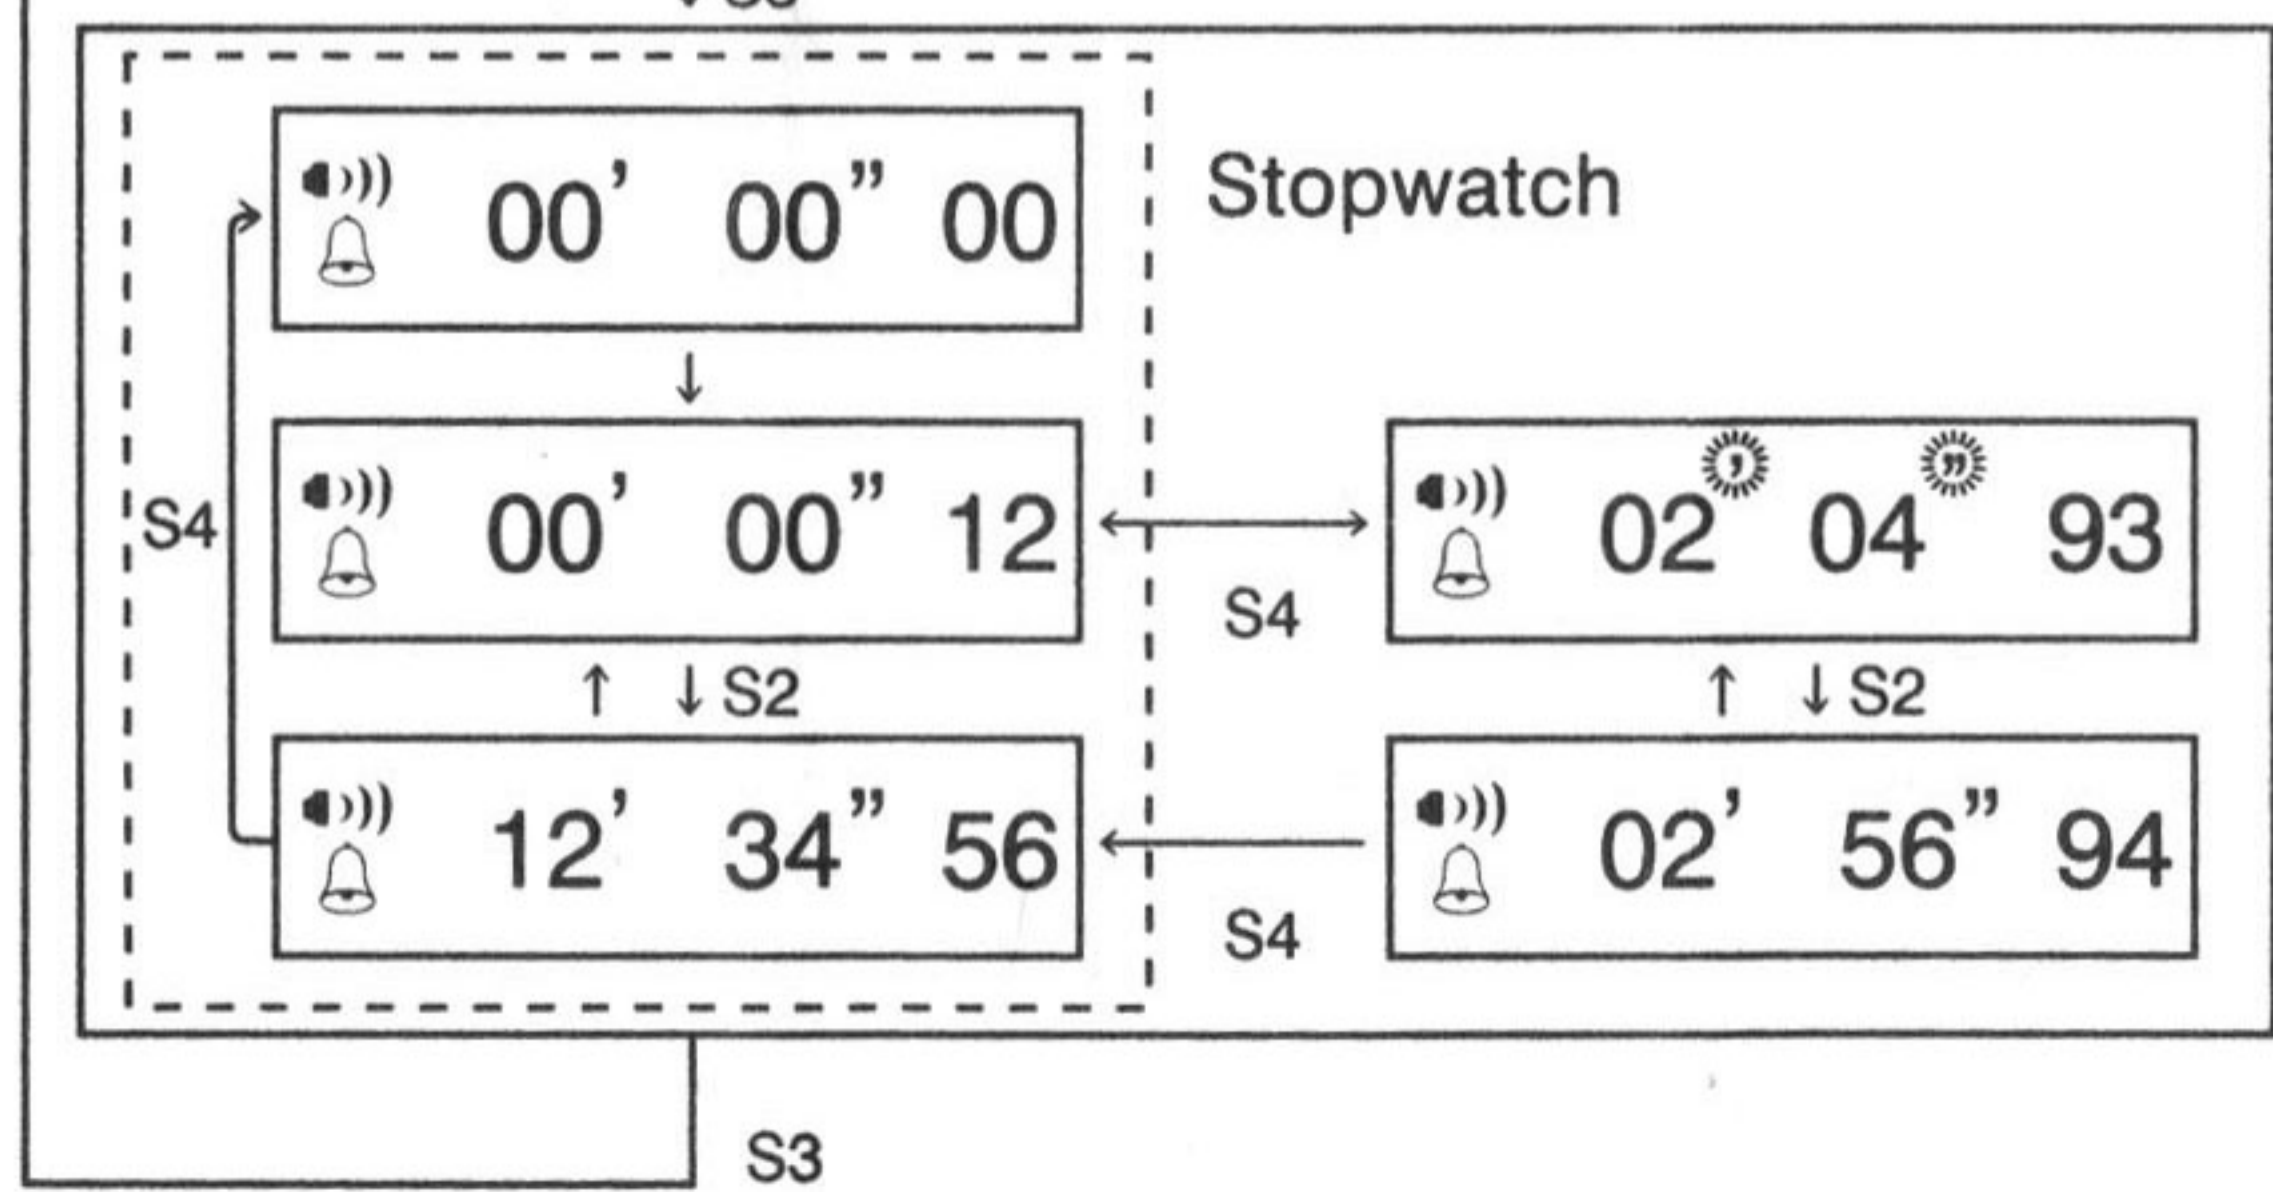

INSTRUCTION MENU

1. HOW TO SELECT THE FUNCTION

2. HOW TO ADJUST TIME

3. HOW TO ADJUST CALENDER

4. HOW TO SET ALARM

5. HOW TO USE STOPWATCH