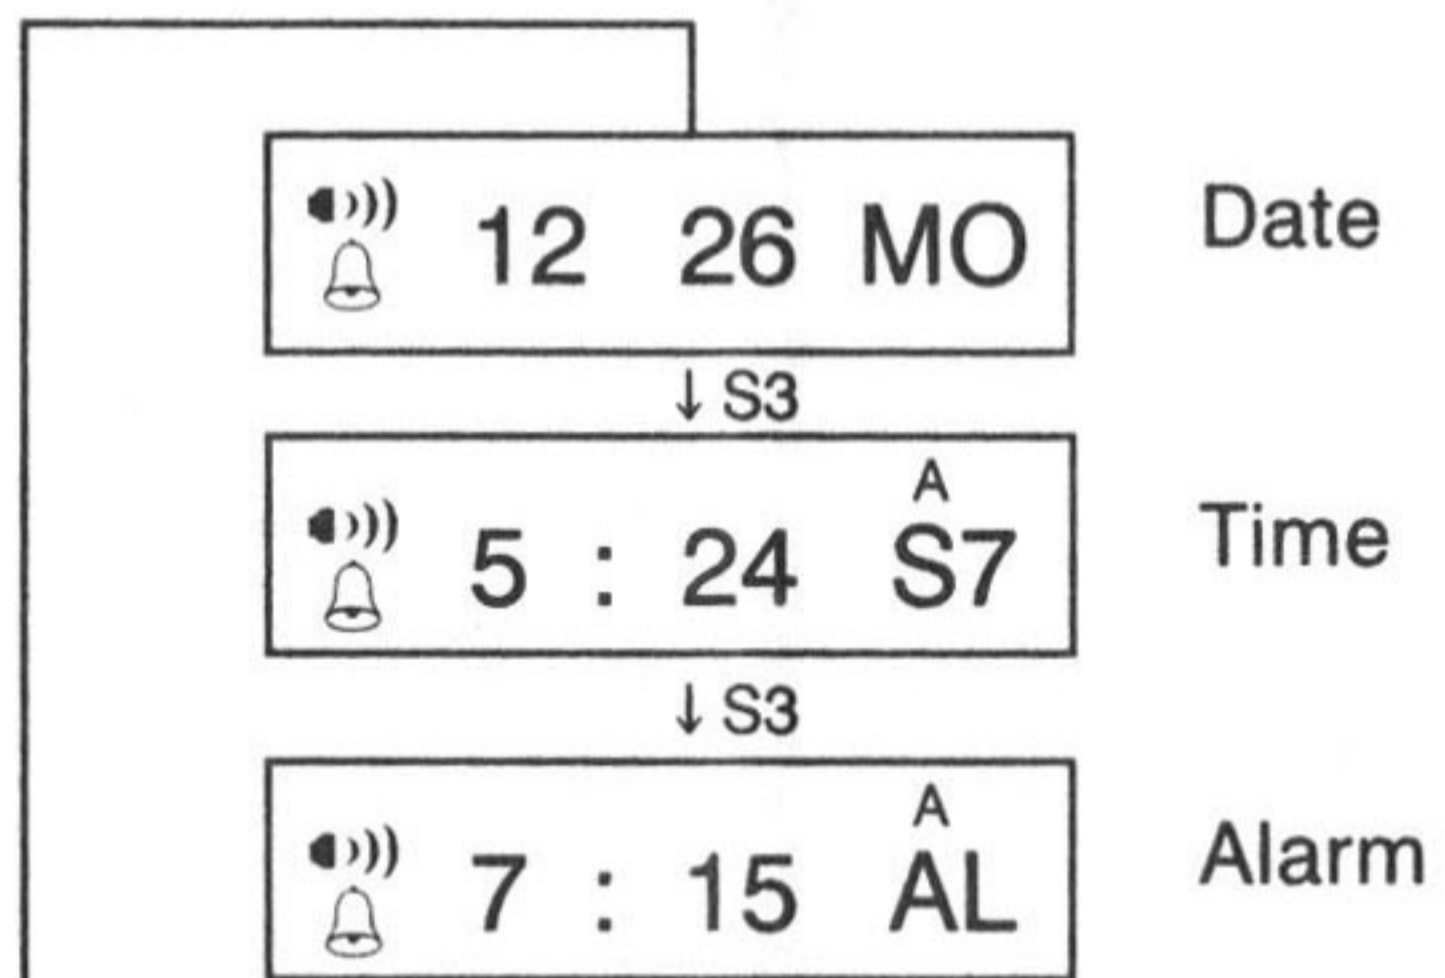

INSTRUCTION MENU

1. HOW TO SELECT THE FUNCTION

2. HOW TO ADJUST TIME

3. HOW TO ADJUST CALENDER

4. HOW TO SET ALARM

5. HOW TO USE STOPWATCH