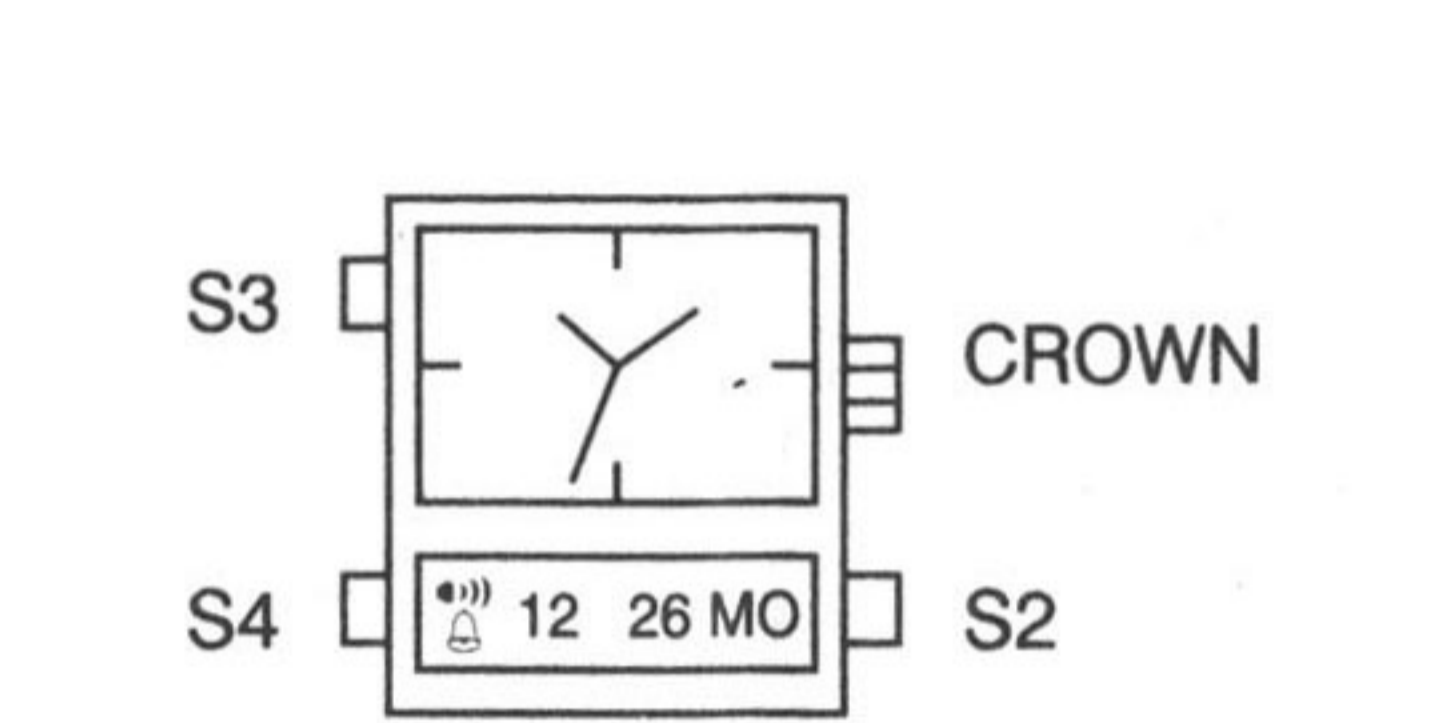

INSTRUCTION MENU

1. HOW TO SELECT THE FUNCTION

2. HOW TO ADJUST TIME

3. HOW TO ADJUST CALENDER

4. HOW TO SET ALARM

5. HOW TO USE STOPWATCH